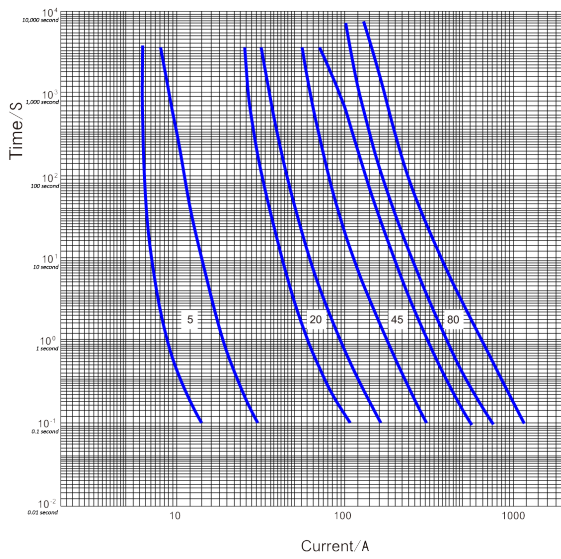

[TIME CURRENT CURVE]

Figure 1