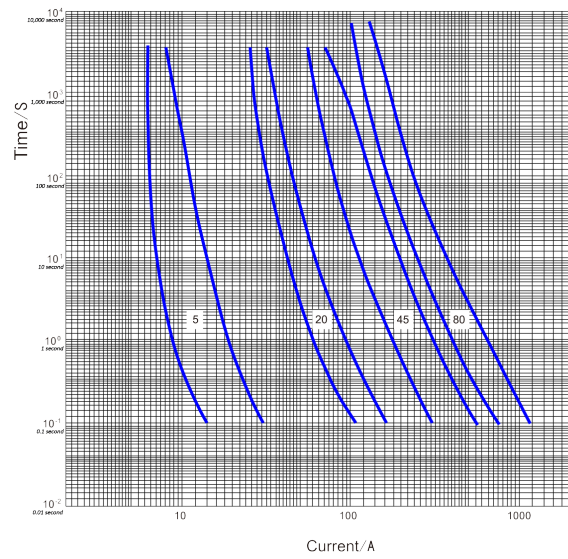

Figure 2

[WARRANTY]

Connected Switchgear service fuses come with a trusted 5 Year In House Warranty. That means that you have peace of mind knowing that if a fault develops within a five year period, Connected Group Australia will cover the cost of replacing the product and it's installation.*

* See our website for full terms and conditions www.connectedswitchgear.com.au