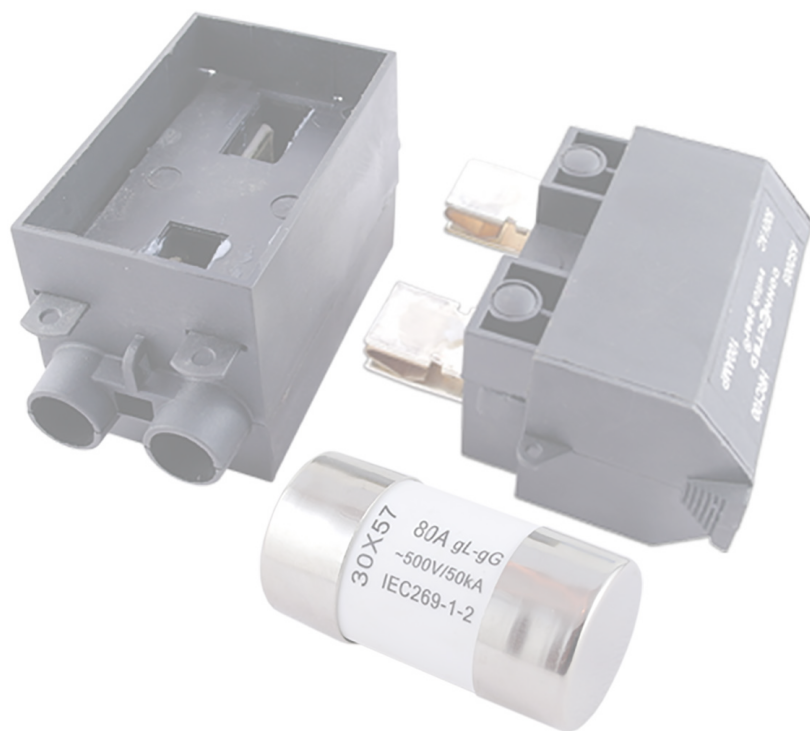

AUSTRALIA WIDE DELIVERY
Expedited delivery to all states in Australia

SAME DAY DISPATCH
Orders prior to 12PM will be dispatched the same day

5 YEAR WARRANTY
You can get a trusted 5 Year In House Warranty with CSG