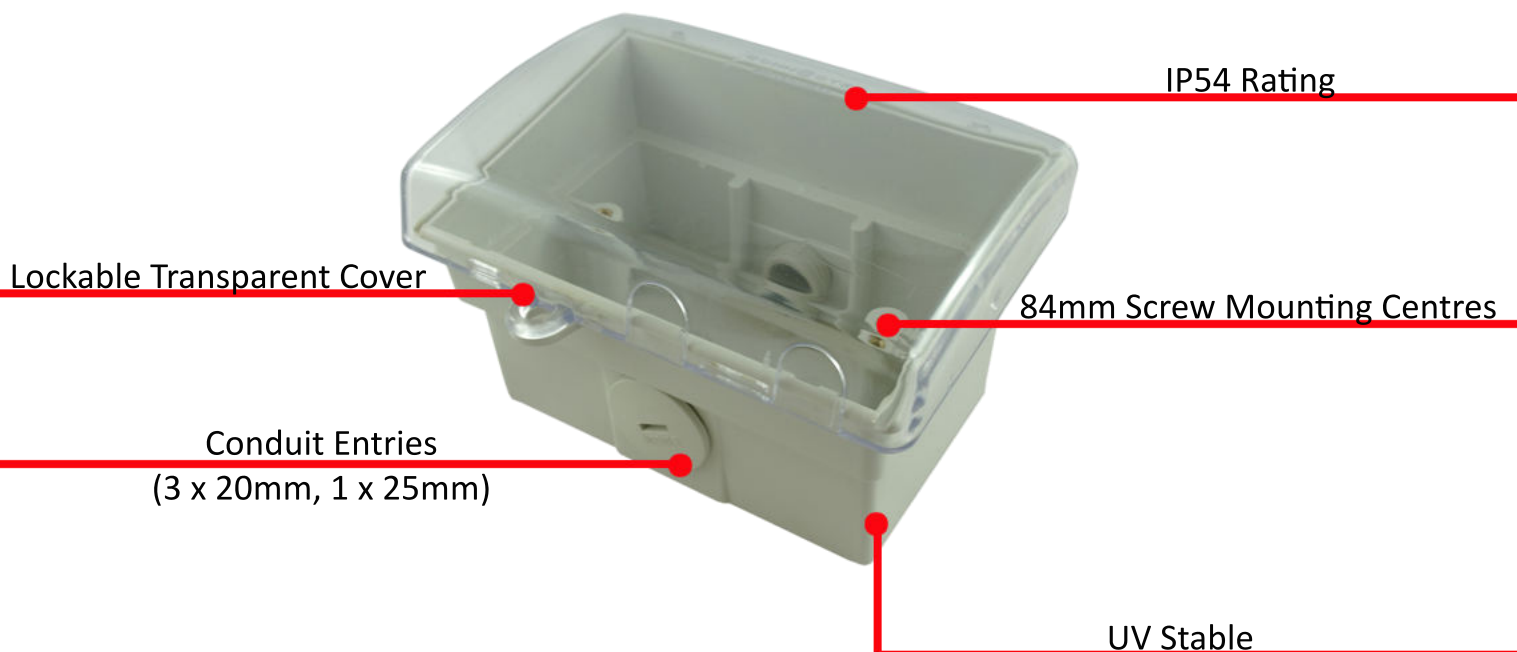

1300 071 378

Description

The Connected Switchgear recessed socket outlet enclosure has been designed to achieve IP54 protection rating which will accommodate most outlet types. Available in impact resistant grey and UV stable material with a transparent lockable cover. It also features 84mm screw mounting centres.

Features

- Lockable Transparent Cover
- UV Stable
- 84mm Screw Mounting Centres
- IP54 Rating
- Conduit Entries (3 x 20mm, 1 x 25mm)

Specifications

- Cut Out Size: 11.4cm x 7.2cm x 4cm
- Overall Size: 14cm x 8.4cm x 8cm